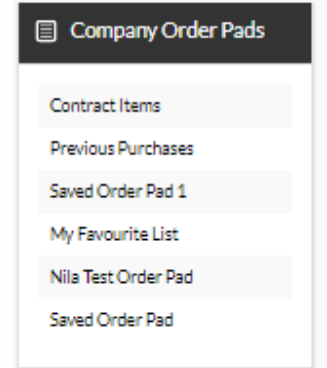

Simply...

- Type product code**
- Define 'Quantity'**
- Once completed, click 'Order now'**

The screenshot shows a mobile interface titled "Quick Order Pad". It features a table with two columns: "Product Code" and "Qty". There are ten rows of empty input fields. Below the table, there is a link that says "Add 5 | 10 | more lines". At the bottom, there are two buttons: "Order Now" and "CSV Upload".

Product Code	Qty

Add 5 | 10 | more lines

[Order Now](#) [CSV Upload](#)

Saved Order Pads

'Order now' gives you quick access to...

- Lists you have created
- A list of items you have previously ordered online
- The supplier list

This is all the products you have ordered from MGA in the last 60 days online.

To create and amend order pads

- Click 'My account'
- Click 'Company Order Pad'

Navigation & Search

Navigation

You can browse through your product catalogue using the top line navigation menu, present throughout the site.

Search

If you know what you're looking for, you can search using the search bar, found across the site. You can search by part or full words or by product code.

Once the product you are searching for has appeared in the drop down you can select it and click to view or click the magnifying glass to perform a full search.